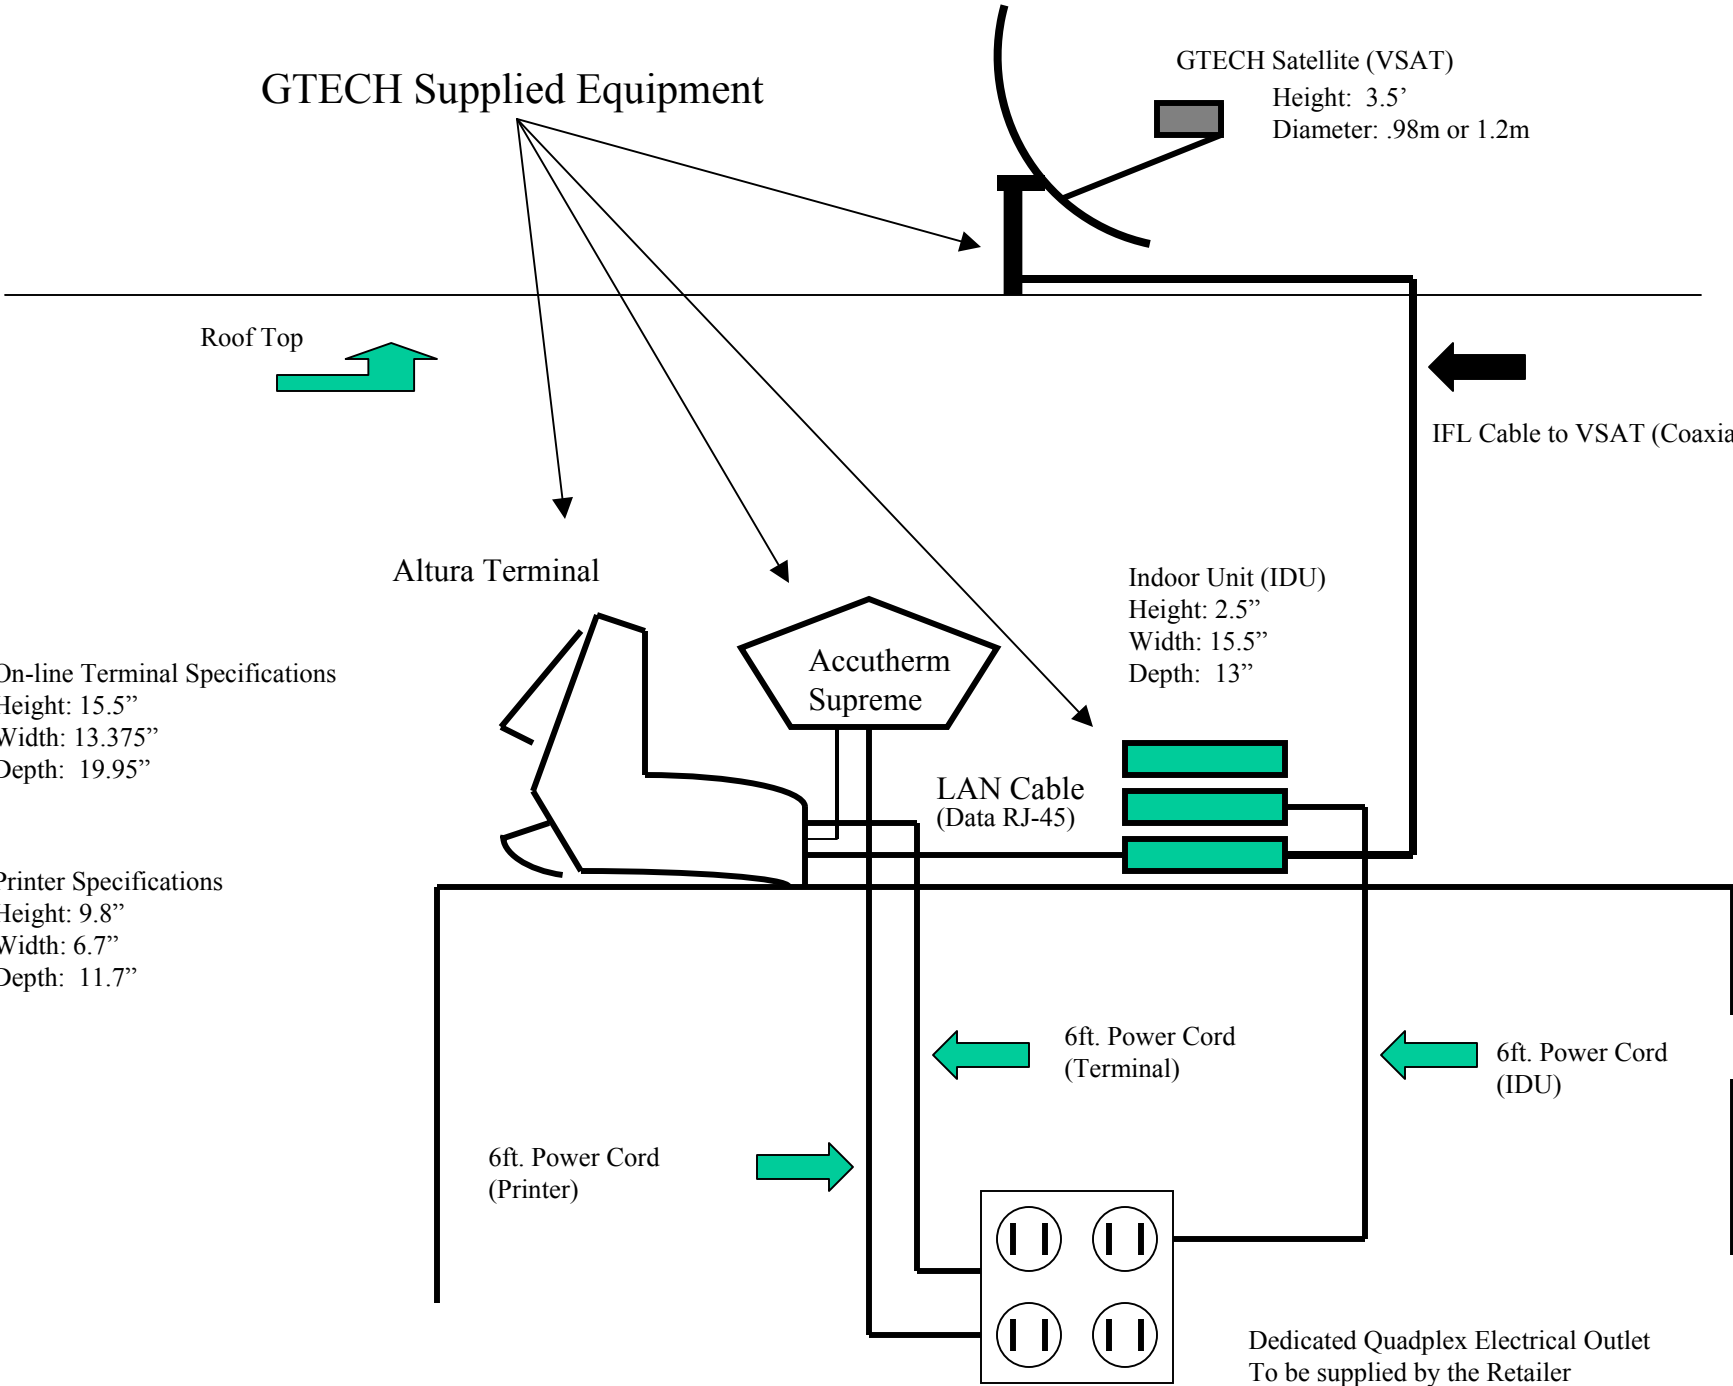

# GTECH Supplied Equipment

GTECH Satellite (VSAT)

Height: 3.5'  
Diameter: .98m or 1.2m

Roof Top

IFL Cable to VSAT (Coaxial)

Altura Terminal

Accutherm Supreme

Indoor Unit (IDU)  
Height: 2.5"  
Width: 15.5"  
Depth: 13"

On-line Terminal Specifications  
Height: 15.5"  
Width: 13.375"  
Depth: 19.95"

LAN Cable  
(Data RJ-45)

Printer Specifications  
Height: 9.8"  
Width: 6.7"  
Depth: 11.7"

6ft. Power Cord  
(Printer)

6ft. Power Cord  
(Terminal)

6ft. Power Cord  
(IDU)

Dedicated Quadplex Electrical Outlet  
To be supplied by the Retailer

## **Counter Top Ticket Dispenser**